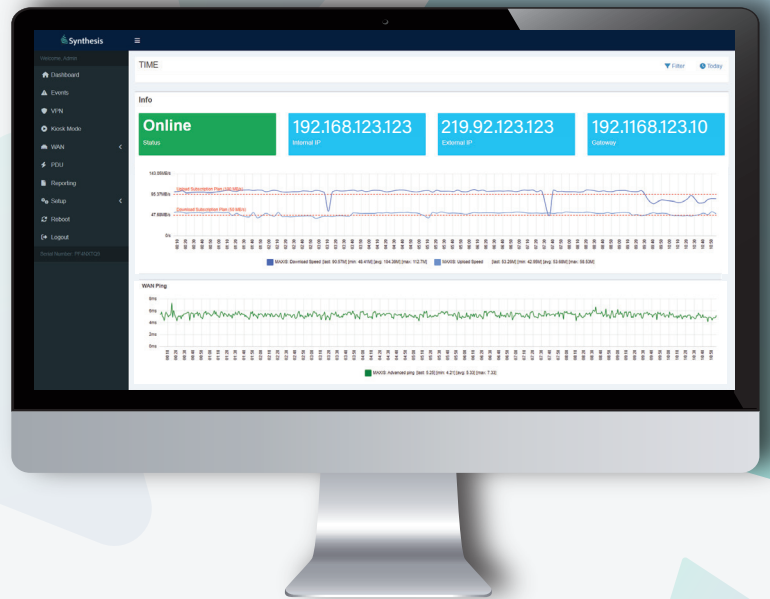

# SMART ISP

Securing Your Network,  
Power Up Your Connectivity

ISP Monitoring

WAN Rebooting

VPN Monitoring

Recovery  
minimal downtime

Bandwidth Monitoring

Proactive Issue  
Detection

# Seamless Management

Ensure smooth and reliable WAN link and VPN connection management for your entire network.

Real-time alerts and Notification.

Monitoring your connectivity status.

Easy access to network performance data.